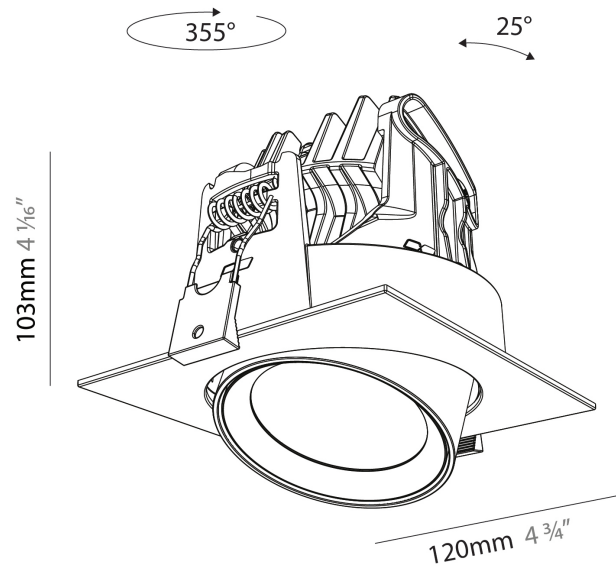

PHYSICAL

Shape: Cylinder
Diameter (mm): 120
Diameter (in): 4 ¾
Length (mm): 120
Length (in): 4 ¾
Height (mm): 105
Height (in): 4 ⅙
Min. Recessing Depth (mm): 120
Min. Recessing Depth (in): 4 ¾
Light Distribution: Adjustable / Direct
Weight (kg): 0.665
Diffuser: Lens Pack - No Lens / Opal / Linear Spread Lens / Honeycomb / Spread Lens
Fixture Finish: SSR / BKV / CWI / CRY / HAB / UFT / ITA / RUA / FTG / MYG / LOD / PUS / FRO / FUP / KIA / POP / BLS / SPG / MEY / GOH / GUM / CHC / COM / ABZ / JAG / OBR / MOS / ROR
Fixture Material: Aluminum
Cut-out Measurements: Dia. 112mm / 4 7/16"

ELECTRICAL

Lamp Type: LED (Zhaga Standard)
Input Wattage (W): 27.3
Total Output Wattage (W): 24.5
Dimming: Tri-Mode (Non-Dimming and Phase Dimming (120Vac only) and 0-10V Dimming)
Driver Included: Yes
Driver Location: Recessed Housing
Driver Type: Constant Current - Universal
Driver Class: Class 2
Input Voltage (V): 120 - 277
Constant Current (MA): 700

LED

Color Temperature (°K): 2700 / 3000 / 3500 / 4000
Max. Delivered Lumen (lm): 2434 / 2534 / 2643 / 2768
Nominal Lumen (lm): 2788 / 2903 / 3027 / 3170
CRI: >90 CRI
Lamp Life (hrs): 50000

OPTICAL

Reflector°: 20 / 32 / 54
Adjustability: Rotational 350° / Tilt 25°

RATINGS AND CERTIFICATIONS

Certified By: CSA Certified to UL and CSA Standards
IP rating: IP20