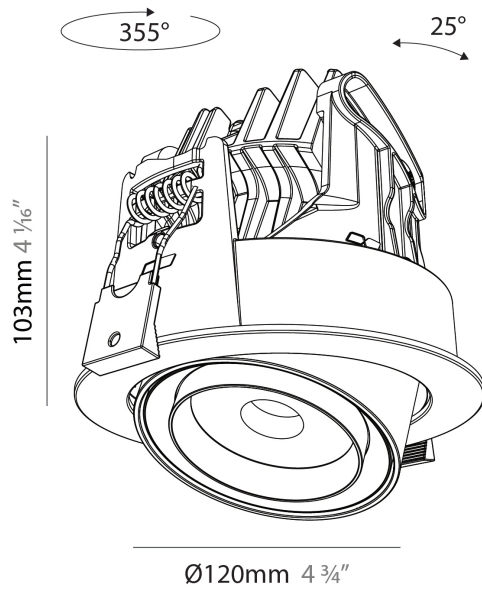

GENERAL

Series: Centriq
Subseries: Centriq Round Flex Adjustable
Brand: Prolicht
Division: Architectural
Mounting Type: Recessed
Mounting Location: Ceiling
Subcategory: Spots

PHYSICAL

Shape: Cylinder
Diameter (mm): 120
Diameter (in): 4 ¾
Height (mm): 105
Height (in): 4 ⅛
Min. Recessing Depth (mm): 120
Min. Recessing Depth (in): 4 ¾
Light Distribution: Adjustable / Direct
Weight (kg): 0.666
Fixture Finish: SSR / BKV / CWI / CRY / HAB / UFT / ITA / RUA / FTG / MYG / LOD / PUS / FRO / FUP / KIA / POP / BLS / SPG / MEY / GOH / GUM / CHC / COM / ABZ / JAG / OBR / MOS / ROR
Fixture Material: Aluminum
Cut-out Measurements: Dia. 112mm / 4 7/16"

ELECTRICAL

Lamp Type: LED (Zhaga Standard)
Input Wattage (W): 20.5
Total Output Wattage (W): 18.1
Dimming: Tri-Mode (Non-Dimming and Phase Dimming (120Vac only) and 0-10V Dimming)
Driver Included: Yes
Driver Location: Recessed Housing
Driver Type: Constant Current - Universal
Driver Class: Class 2
Housing: ENCP 3
Input Voltage (V): 120 - 277
Constant Current (MA): 500

LED

Color Temperature (°K): 2700 / 3000 / 3500 / 4000
Max. Delivered Lumen (lm): 1201 / 1294 / 1346 / 1373
Nominal Lumen (lm): 1668 / 1797 / 1869 / 1907
CRI: >90 CRI
Lamp Life (hrs): 50000

OPTICAL

Beam Angle: 18 - 46
Adjustability: Rotational 350° / Tilt 25°

RATINGS AND CERTIFICATIONS

Certified By: CSA Certified to UL and CSA Standards
IP rating: IP20