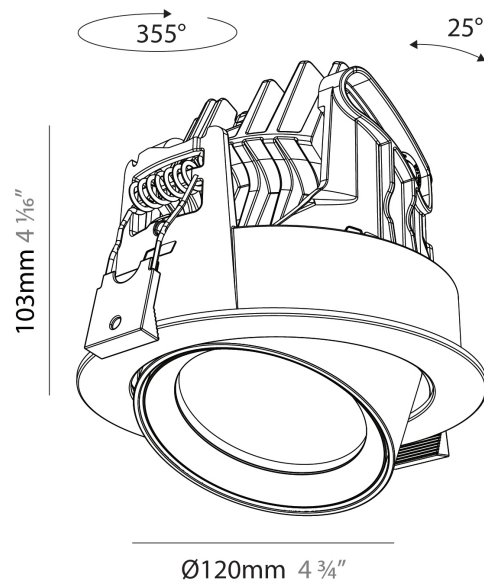

GENERAL

Series: Centriq
Subseries: Centriq Round Adjustable
Brand: Prolicht
Division: Architectural
Mounting Type: Recessed
Mounting Location: Ceiling
Subcategory: Spots

PHYSICAL

Shape: Cylinder
Diameter (mm): 120
Diameter (in): 4 3/4
Height (mm): 105
Height (in): 4 1/8
Min. Recessing Depth (mm): 120
Min. Recessing Depth (in): 4 3/4
Light Distribution: Adjustable / Direct
Weight (kg): 0.649
Diffuser: Lens Pack - No Lens / Opal / Linear Spread Lens / Honeycomb / Spread Lens
Fixture Finish: SSR / BKV / CWI / CRY / HAB / UFT / ITA / RUA / FTG / MYG / LOD / PUS / FRO / FUP / KIA / POP / BLS / SPG / MEY / GOH / GUM / CHC / COM / ABZ / JAG / OBR / MOS / ROR
Fixture Material: Aluminum
Cut-out Measurements: Dia. 112mm / 4 7/16"

ELECTRICAL

Lamp Type: LED (Zhaga Standard)
Input Wattage (W): 20.5
Total Output Wattage (W): 18.1
Dimming: Tri-Mode (Non-Dimming and Phase Dimming (120Vac only) and 0-10V Dimming)
Driver Included: Yes
Driver Location: Recessed Housing
Driver Type: Constant Current - Universal
Driver Class: Class 2
Input Voltage (V): 120 - 277
Constant Current (MA): 500

LED

Color Temperature (*K): 2700 / 3000 / 3500 / 4000
Max. Delivered Lumen (lm): 1432 / 1542 / 1432 / 1636
Nominal Lumen (lm): 1668 / 1797 / 1868 / 1907
CRI: >90 CRI
Lamp Life (hrs): 50000

OPTICAL

Reflector°: 10
Adjustability: Rotational 350°; Tilt 90°

RATINGS AND CERTIFICATIONS

Certified By: Certified for North American Standards
IP rating: IP20